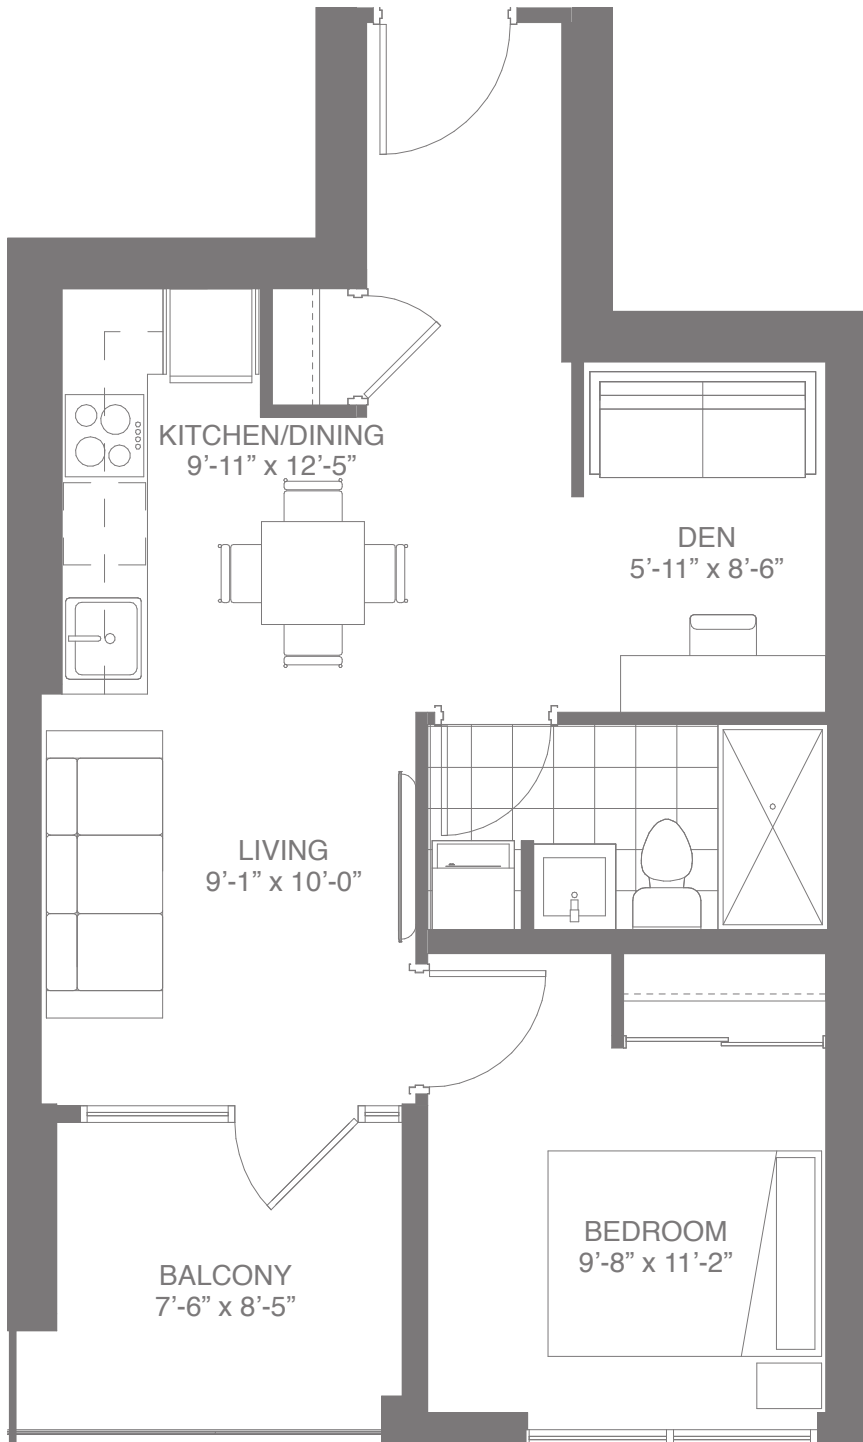

590

ONE BEDROOM + DEN

SUITE 1H: 527 SQ.FT. BALCONY: 63 SQ.FT. TOTAL: 590 SQ.FT.

dtk
condos

SUITE LOCATION

DUKE STREET EAST

Plans and specifications are subject to change without notice. Actual usable floor space may vary from stated floor area. Illustrations are artists concept only and may show optional features not included in base price. See sales representative for further information. E. & O. E.