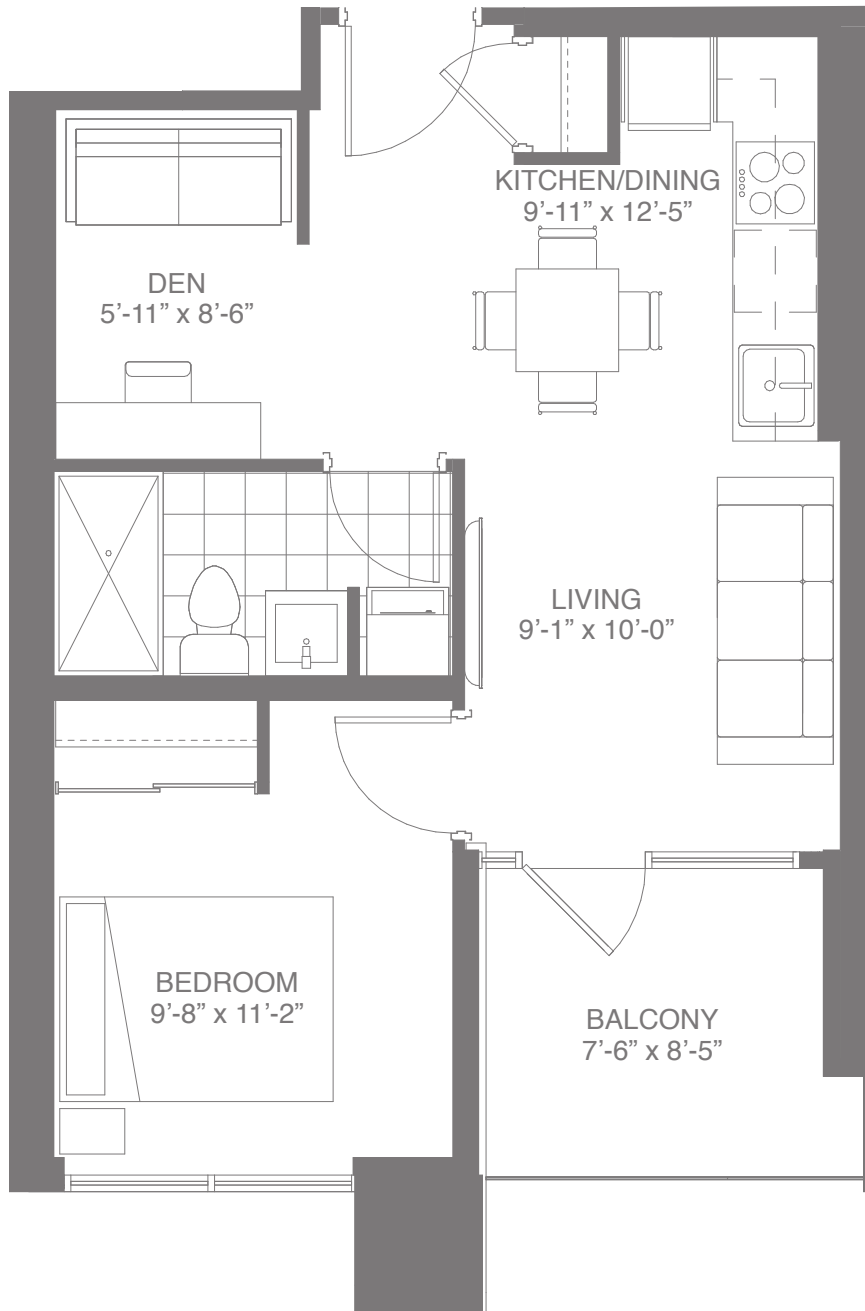

561

ONE BEDROOM + DEN

SUITE 11: 498 SQ.FT. BALCONY: 63 SQ.FT. TOTAL: 561 SQ.FT.

dtk
condos

SUITE LOCATION

DUKE STREET EAST

Plans and specifications are subject to change without notice. Actual usable floor space may vary from stated floor area. Illustrations are artists concept only and may show optional features not included in base price. See sales representative for further information. E. & O. E.