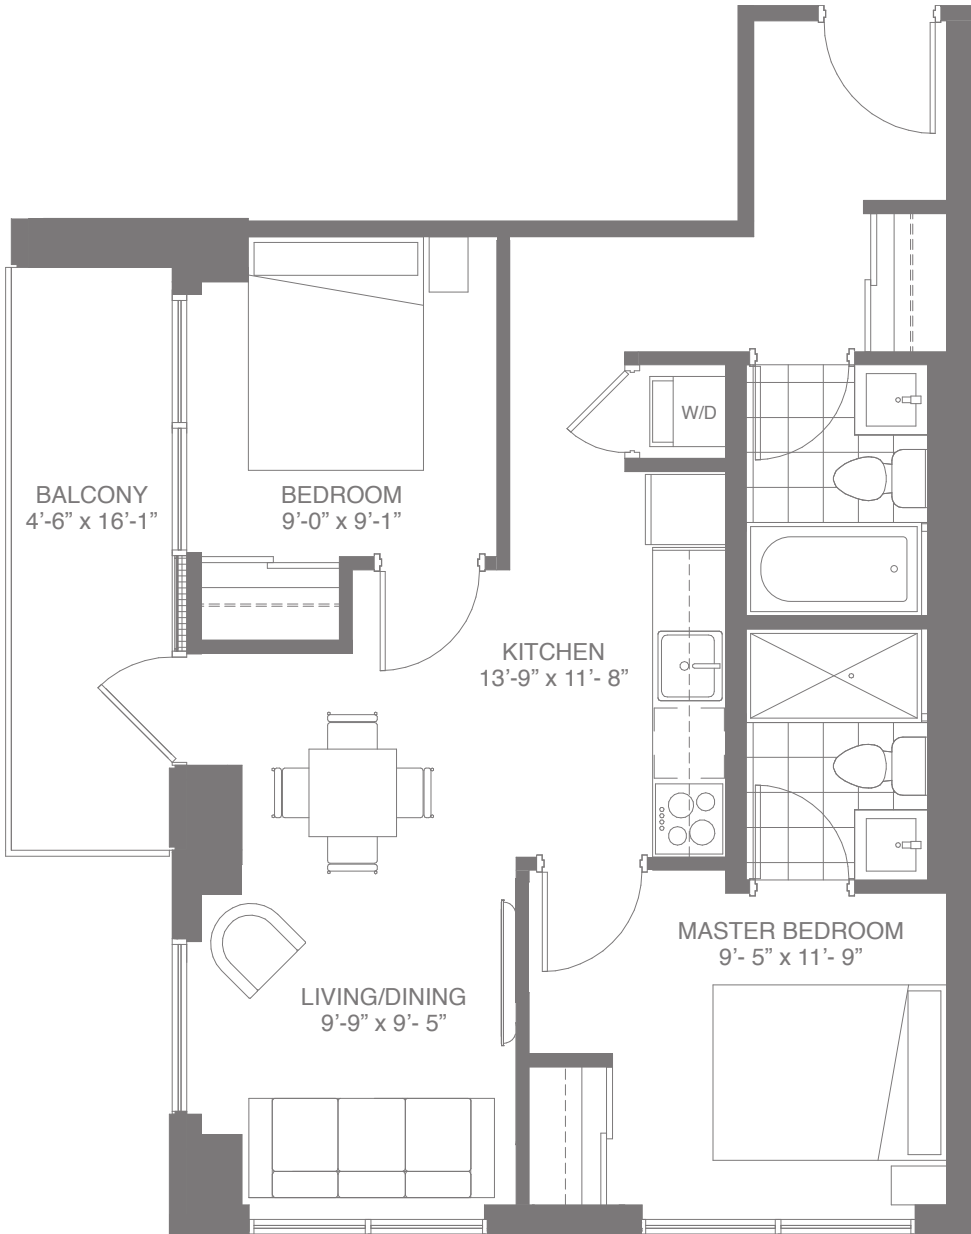

762

TWO BEDROOMS

SUITE 2A: 690 SQ.FT. BALCONY: 72 SQ.FT.* TOTAL: 762 SQ.FT.

dtk
condos

*BALCONY SIZES VARY BY FLOOR. SEE SALES REPRESENTATIVE FOR DETAILS

SUITE LOCATION

Plans and specifications are subject to change without notice. Actual usable floor space may vary from stated floor area. Illustrations are artists concept only and may show optional features not included in base price. See sales representative for further information. E. & O. E.