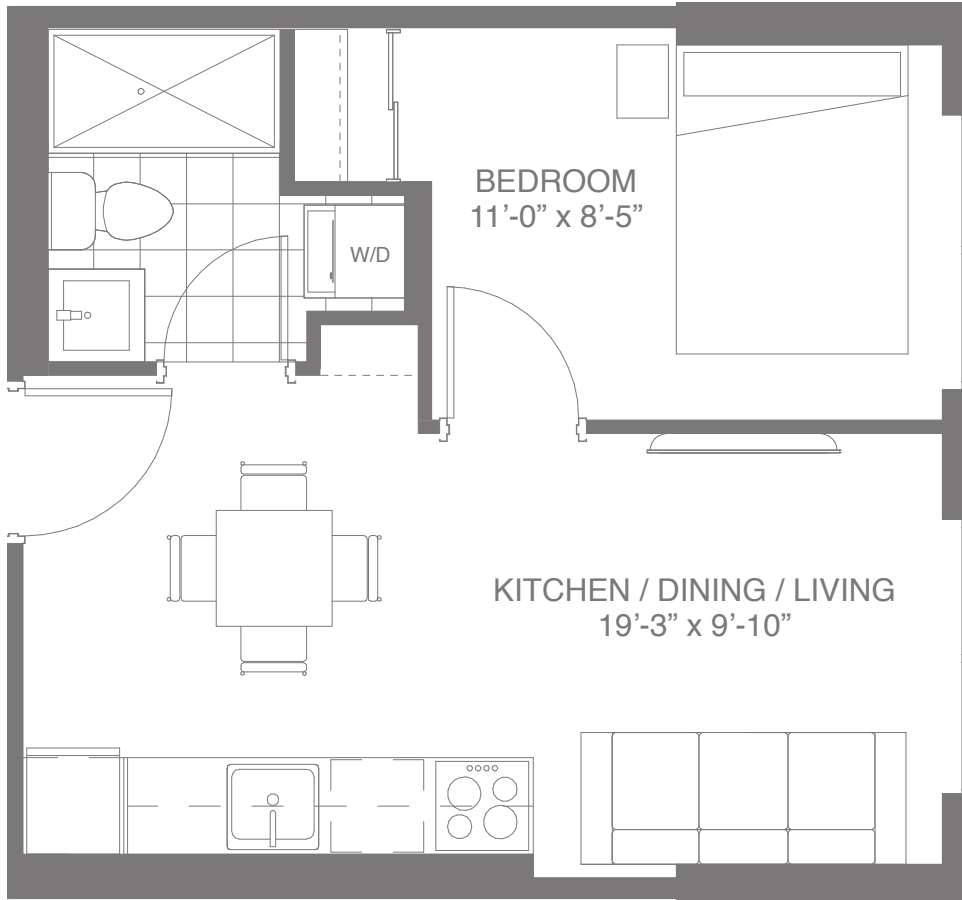

407

ONE BEDROOM
SUITE 1D: 407 SQ.FT.

dtk
condos

SUITE LOCATION

Plans and specifications are subject to change without notice. Actual usable floor space may vary from stated floor area. Illustrations are artists concept only and may show optional features not included in base price. See sales representative for further information. E. & O. E.